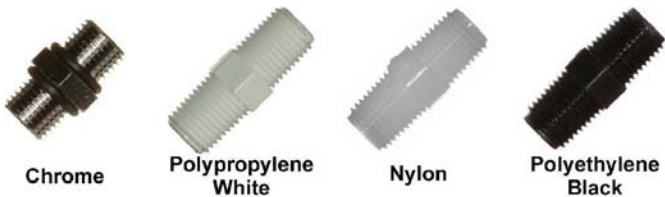

HOUSING COUPLERS

P/N	Desc
14-QMP506	Chrome, 1/4" x 1/4" w/ O-Rings
16-AHN4	Polypropylene, 1/4" x 1/4"
16-AHN6	Polypropylene, 3/8" x 3/8"
15-N4HPN4	Nylon, 1/4" x 1/4"
15-N8HPN8	Nylon, 1/2" x 1/2"
15-N12HPN12	Nylon, 3/4" x 3/4"
15-P4HPN4	Polyethylene Black, 1/4" x 1/4"
15-P6HPN6	Polyethylene Black, 3/8" x 3/8"
15-P8HPN8	Polyethylene Black, 1/2" x 1/2"
15-P12HPN12	Polyethylene Black, 3/4" x 3/4"